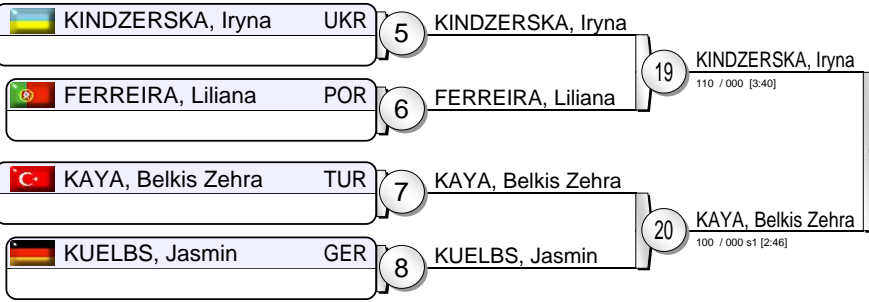

World Cup Lisbon 2011

(POR Lisbon, 11-23 June 2011)

+78 kg

17 Judoka

Pool A

Pool B

Pool C

Pool D