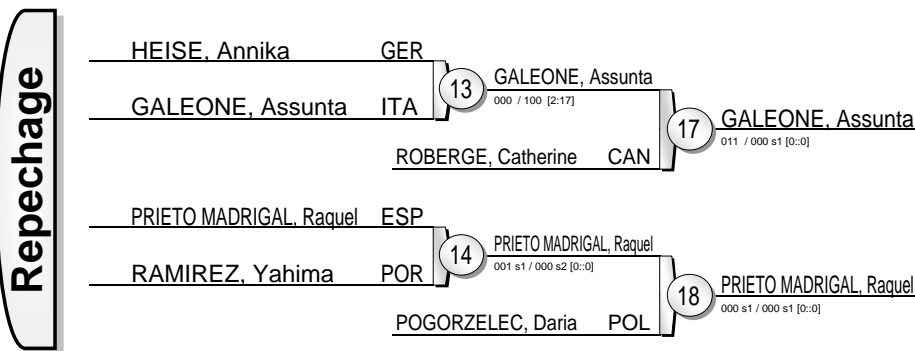

World Cup Lisbon 2011

(POR Lisbon, 11-23 June 2011)

-78 kg

13 Judoka