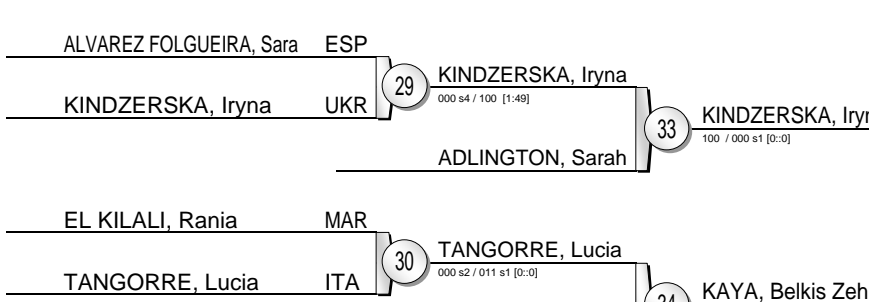

World Cup Lisbon 2011

(POR Lisbon, 11-23 June 2011)

+78 kg

17 Judoka

Pool A

Pool B

Pool C

Pool D

Repechage

Results

1. DONGUZASHVILI, Tea RUS
2. KONITZ, Franziska GER
3. KINDZERSKA, Iryna UKR
3. KAYA, Belkis Zehra TUR
5. ADLINGTON, Sarah GBR
5. TANGORRE, Lucia ITA
7. ALVAREZ FOLGUEIRA, Sara ESP
7. EL KILALI, Rania MAR