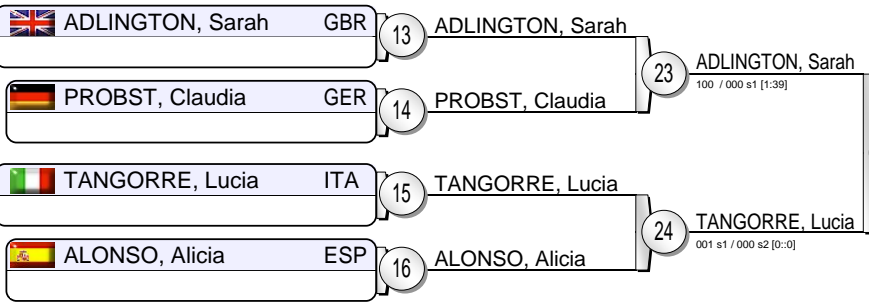

World Cup Lisbon 2011

(POR Lisbon, 11-23 June 2011)

+78 kg

17 Judoka

Pool A

Pool B

Pool C

Pool D