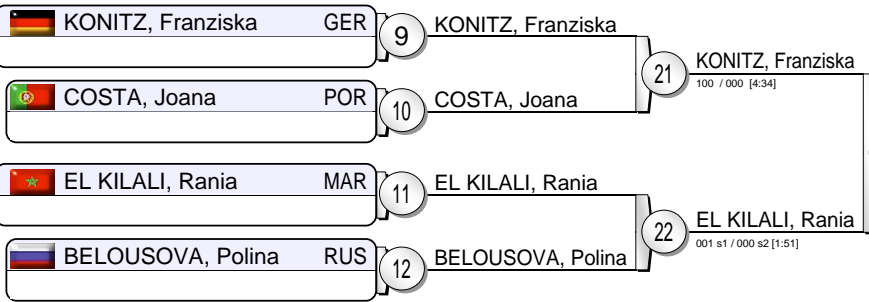

World Cup Lisbon 2011

(POR Lisbon, 11-23 June 2011)

+78 kg

17 Judoka

Pool A

Pool B

Pool C

Pool D