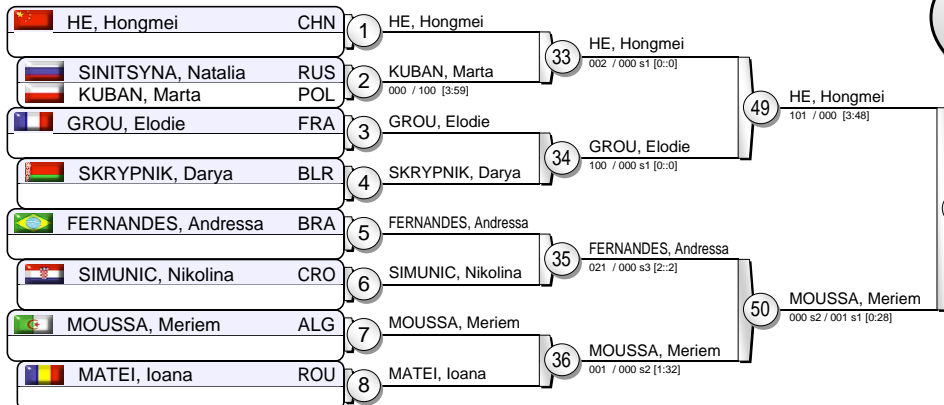

EJU World Cup Women Prague 2011

(CZE Prague, 26-27 February 2011)

-52 kg
33 Judoka

Pool A