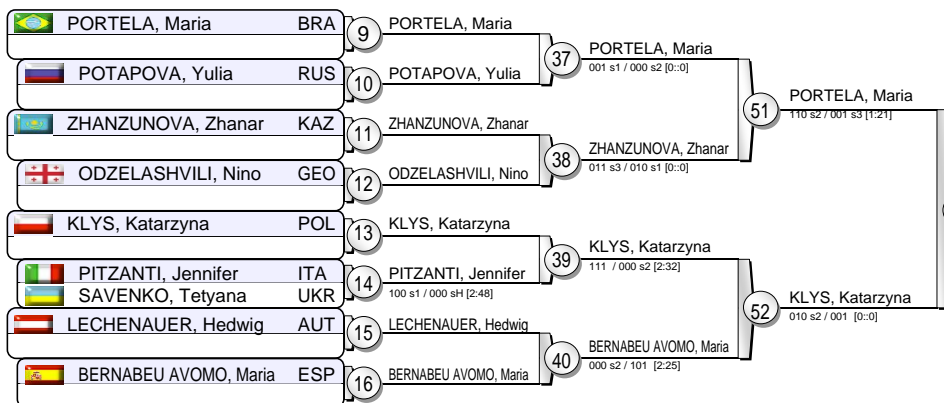

# EJU World Cup Women Prague 2011

(CZE Prague, 26-27 February 2011)

**-70 kg**  
37 Judoka

**Pool A**

**Pool B**

**Pool C**

**Pool D**

**Repechage**