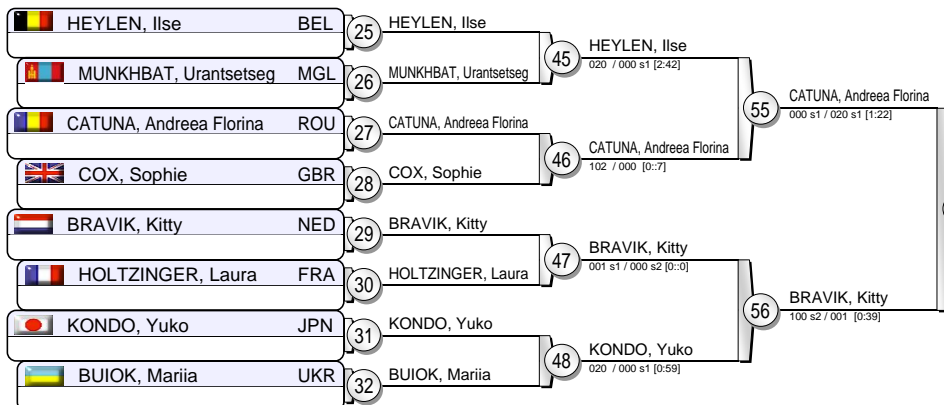

# EJU World Cup Women Prague 2011

(CZE Prague, 26-27 February 2011)

**-52 kg**  
33 Judoka

**Pool A**

**Pool B**

**Pool C**

**Pool D**

**Repechage**