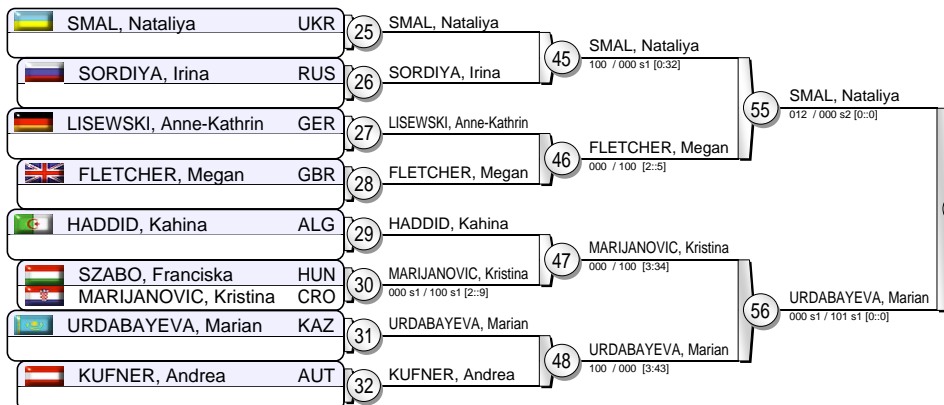

# EJU World Cup Women Prague 2011

(CZE Prague, 26-27 February 2011)

**-70 kg**  
37 Judoka

**Pool A**

**Pool B**

**Pool C**

**Pool D**

**Repechage**