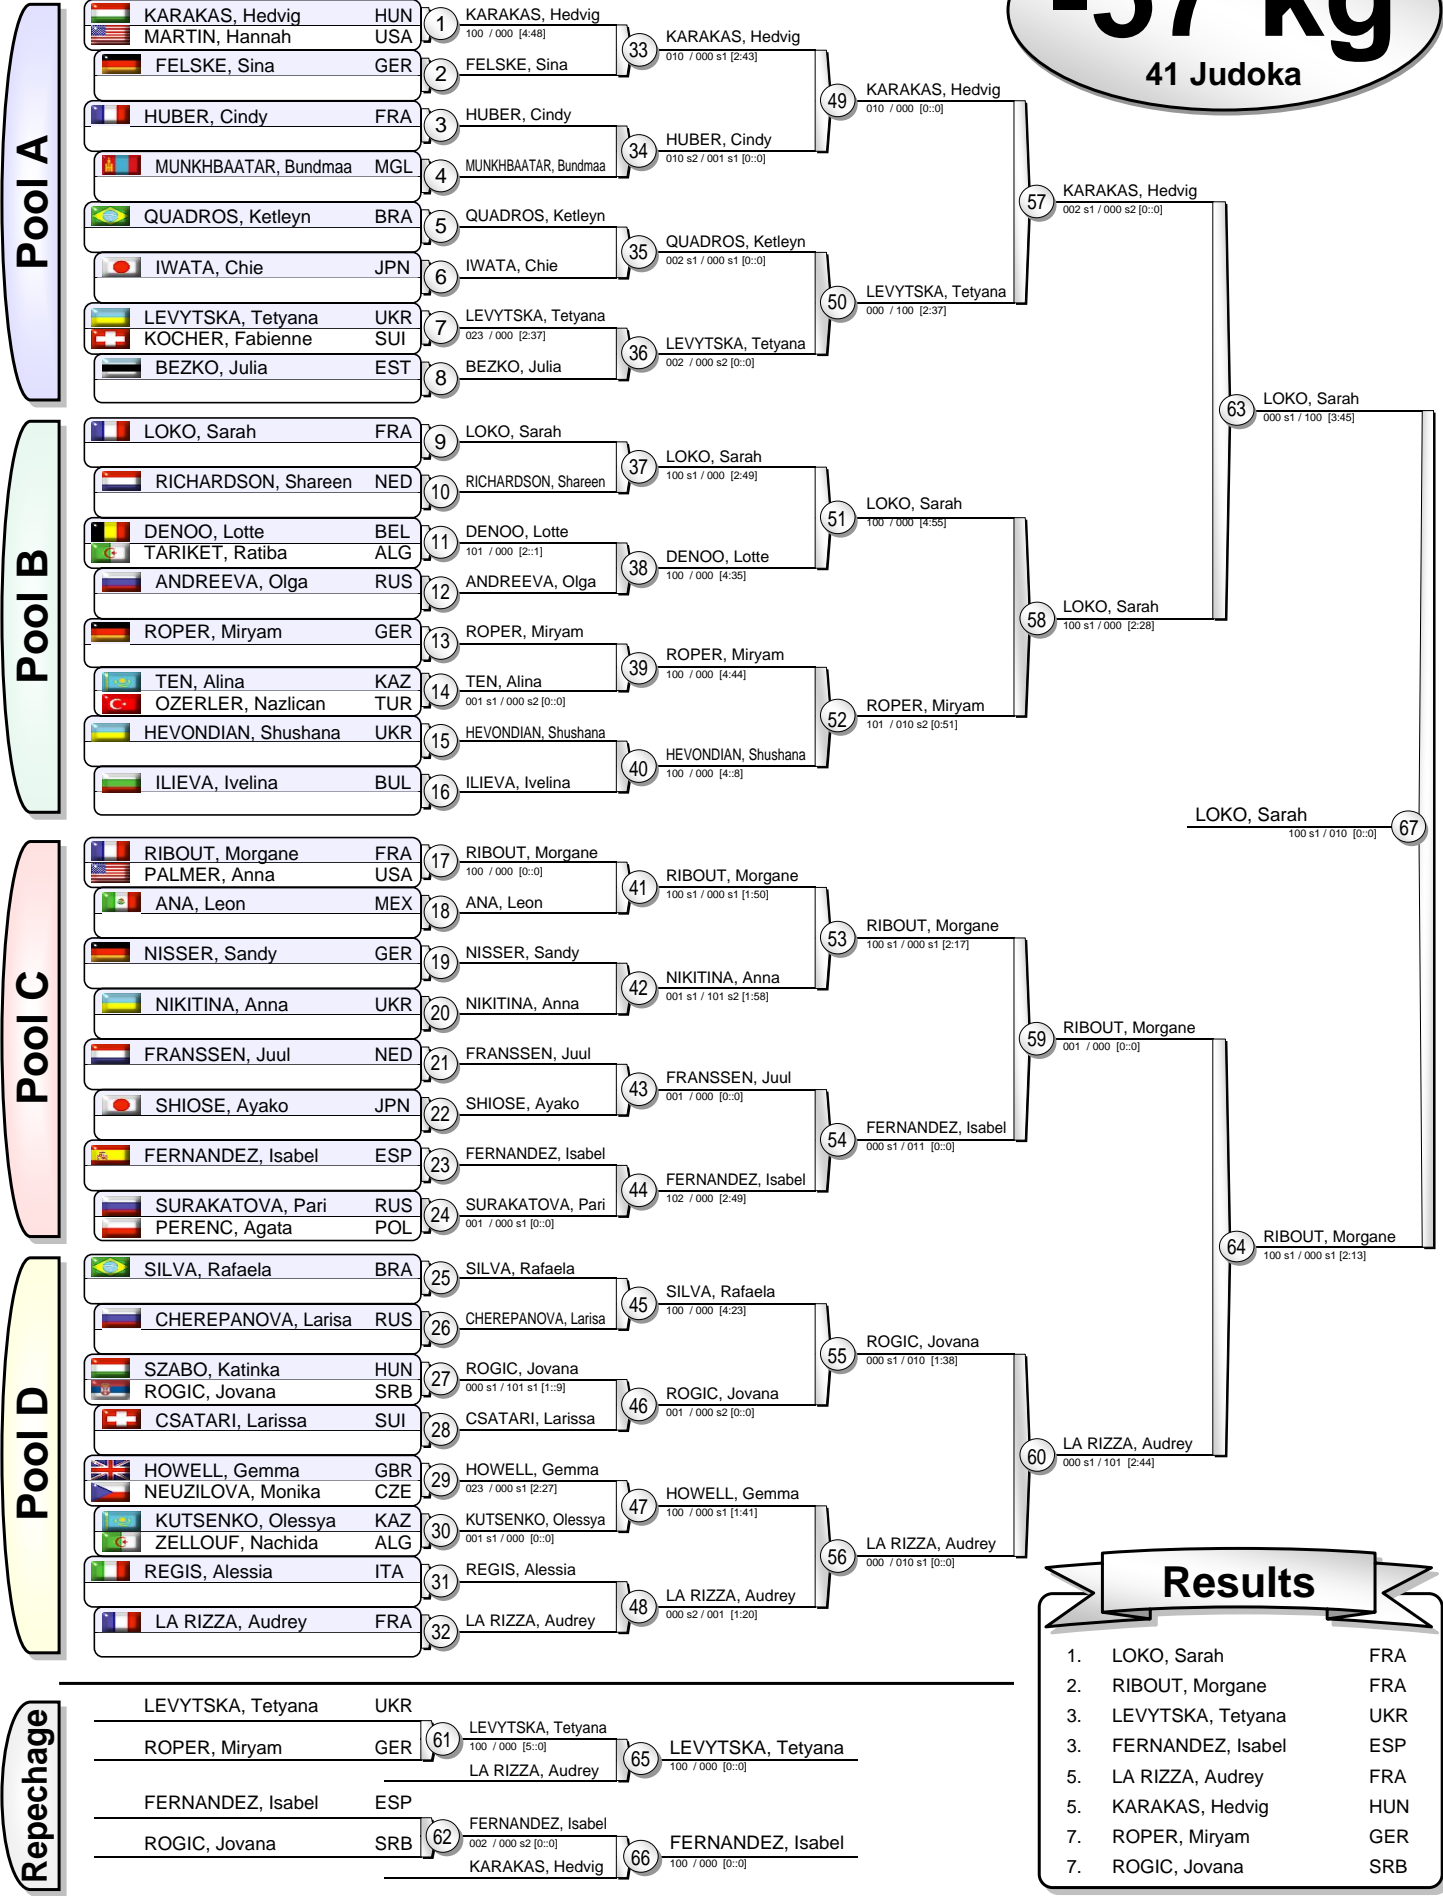

# EJU World Cup Women Prague 2011

(CZE Prague, 26-27 February 2011)

**-52 kg**  
33 Judoka

**Pool A**

**Pool B**

**Pool C**

**Pool D**

**Repechage**

## Results

- HE, Hongmei CHN
- CATUNA, Andreea Florina ROU
- KRAEH, Mareen GER
- MINGAZOVA, Lenariya KAZ
- SAMAT, Aynur TUR
- FORCINITI, Rosalba ITA
- MOUSSA, Meriem ALG
- BRAVIK, Kitty NED

# EJU World Cup Women Prague 2011

(CZE Prague, 26-27 February 2011)

**-57 kg**  
41 Judoka