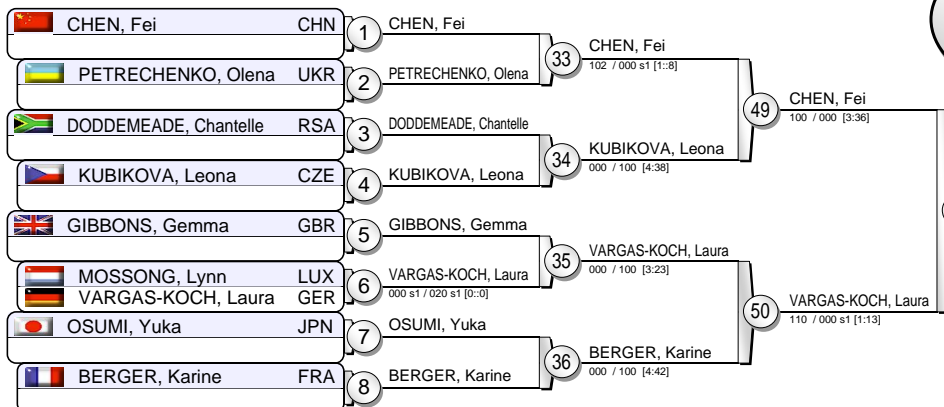

# EJU World Cup Women Prague 2011

(CZE Prague, 26-27 February 2011)

**-70 kg**  
37 Judoka

**Pool A**

**Pool B**

**Pool C**

**Pool D**

**Repechage**