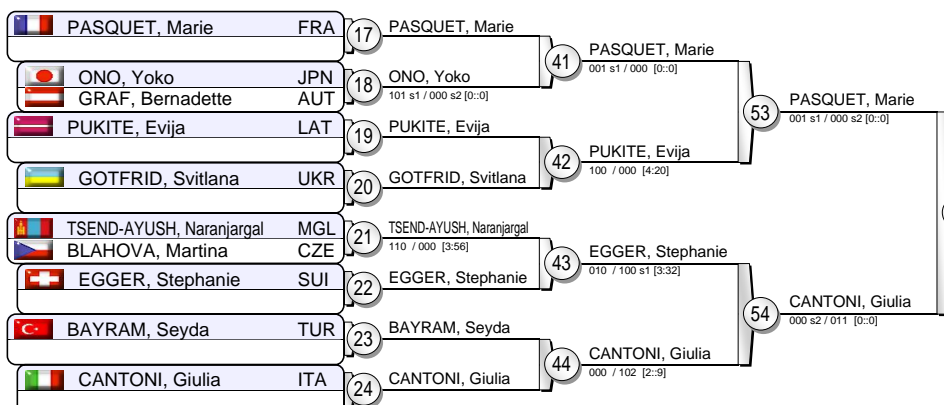

# EJU World Cup Women Prague 2011

(CZE Prague, 26-27 February 2011)

**-70 kg**  
37 Judoka

**Pool A**

**Pool B**

**Pool C**

**Pool D**

**Repechage**